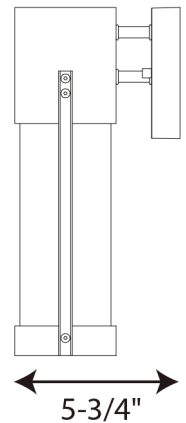

### Dimensions:

Width: 5-1/8 in  
 Height: 12 in  
 Depth: 5-3/4 in  
 H/CTR: 2-1/4 in

Clear glass Diffuser  
 Width: 3-1/8 in  
 Height: 8-3/8 in