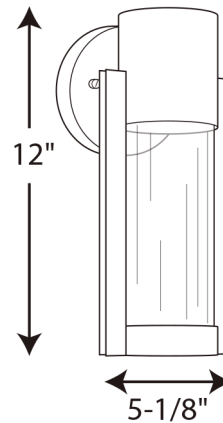

### Dimensions:

Width: 5-1/8 in  
 Height: 12 in  
 Depth: 5-3/4 in  
 H/CTR: 2-1/4 in

Clear glass Diffuser  
 Width: 3-1/8 in  
 Height: 8-3/8 in