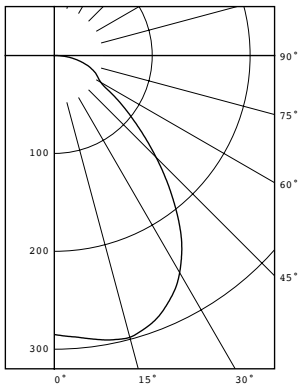

P5187-0930K9

Photometrics:

ELECTRICAL DATA	P5187-0930K9
Input Voltage	120 V
Input Frequency	60 Hz
Input Current	0.142 A
Power Factor	Greater than 0.90
THD	<20%
EMI/RFI	Meets FCC Title 47, Part 15 Class B
Operating Temperature	-30 °C to 30 °C
Dimming	Yes*
Over-voltage, over-current, short-circuit protected	
*See Dimming Notes for more information	

P5187-0930K9
LED Light Engine: 3000 K 90 CRI
System Wattage: 17
Fixture delivered lumens: 657
Fixture Efficacy: 39.3
Spacing Criteria: 1.3

CANDELA DISTRIBUTION

DEG	CANDELA	LUMENS
0	285	
5	289	28
15	298	84
25	277	127
35	226	140
45	147	114
55	79	71
65	48	48
75	32	34
85	12	13
90	0	

ZONAL LUMEN SUMMARY

ZONE	LUMENS	%FIXT
0-30	239	36.3
0-40	379	57.6
0-60	563	85.7
0-90	657	100.0
90-180	0	0.0
0-180	657	100.0

Test 15.00758 Test Date 05/12/15