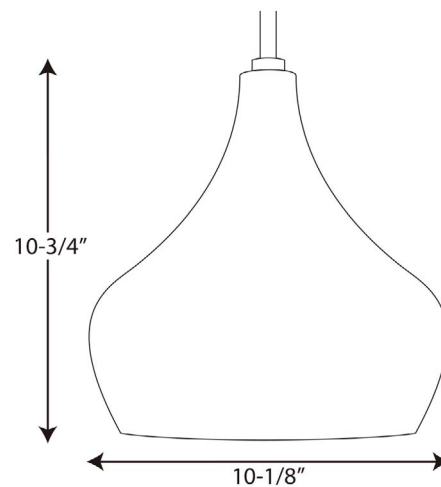

Onion LED Pendant Ceiling Stem Hung with 6 links of chain Mounted • Dry Location Listed **PROGRESS LED**

Description:

One-Light Pendant

Specifications:

- Brushed Nickel, Painted White Inside Metal Shade
- White Acrylic Diffuser
- Dimmable to 10% brightness (See Dimming Notes)
- Canopy covers a standard 4" recessed outlet box: 4.9375 in W., 1.125 in ht., 4.9375 in depth
- Mounting strap for outlet box included
- 120 in of wire supplied
- 1 EA Six links 9 Gauge

P5187-0930K9

Dimensions:

Diameter: 10 in
 Height: 10-3/4 in
 Overall Ht. W/Chain And Stem: 77 in

Brushed Nickel, Painted White Inside Metal Shade
 Diameter: 10-1/16 in
 Height: 10-5/16 in

White Acrylic Diffuser
 Width: 5-13/16 in
 Height: 0.5 in