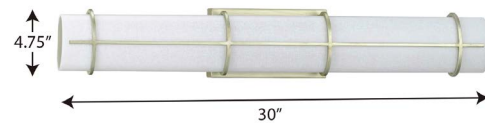

Grid LED

Wall Mounted • Damp Location Listed **PROGRESS LED**

Description:

Grid LED Collection 30-inch Silver Ridge and White Linen Acrylic Modern Style Bath Vanity Wall Light

Specifications:

- White Linen Acrylic Shade
- Dimmable to 10% brightness (See Dimming Notes)
- Canopy covers a standard 4" recessed outlet box: 8.25 in W., 4.75 in ht., 1.125 in depth
- Mounting backplate for outlet box included
- 6 in of wire supplied
- Americans With Disabilities Act (ADA) compliant

P300333-134-30

Dimensions:

Width: 30 in
 Extends: 3-1/8 in
 Height: 4-3/4 in
 H/CTR: 2-3/8 in (mounted horizontal)

White Linen Acrylic Shade
 Length: 30 in
 Width: 1-11/16 in
 Height: 3-11/16 in

P300333-134-30