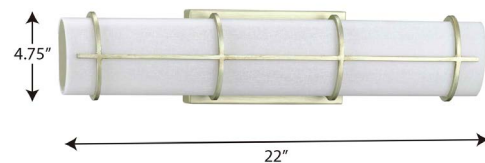

Grid LED

Wall Mounted • Damp Location Listed **PROGRESS LED**

Description:

Grid LED Collection 22-inch Silver Ridge and White Linen Acrylic Modern Style Bath Vanity Wall Light

Specifications:

- White Linen Acrylic Shade
- Dimmable to 10% brightness (See Dimming Notes)
- Canopy covers a standard 4" recessed outlet box: 8.25 in W., 4.75 in ht., 1.125 in depth
- Mounting backplate for outlet box included
- 6 in of wire supplied
- Americans With Disabilities Act (ADA) compliant

P300332-134-30

Dimensions:

Width: 22 in
 Extends: 3-1/8 in
 Height: 4-3/4 in
 H/CTR: 2-3/8 in (mounted horizontal)

White Linen Acrylic Shade
 Length: 22 in
 Width: 1-11/16 in
 Height: 3-11/16 in

P300332-134-30