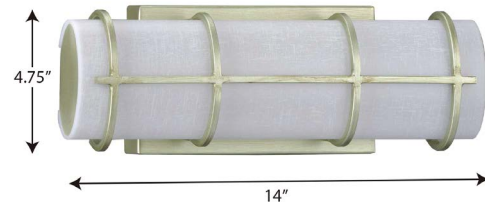

### Specifications:

- White Linen Acrylic Shade
- Dimmable to 10% brightness (See Dimming Notes)
- Canopy covers a standard 4" recessed outlet box: 8.25 in W., 4.75 in ht., 1.125 in depth
- Mounting backplate for outlet box included
- 6 in of wire supplied
- Americans With Disabilities Act (ADA) compliant

### Dimensions:

Width: 14 in  
 Extends: 3-1/8 in  
 Height: 4-3/4 in  
 H/CTR: 2-3/8 in (mounted horizontal)

White Linen Acrylic Shade  
 Length: 14 in  
 Width: 1-11/16 in  
 Height: 3-11/16 in