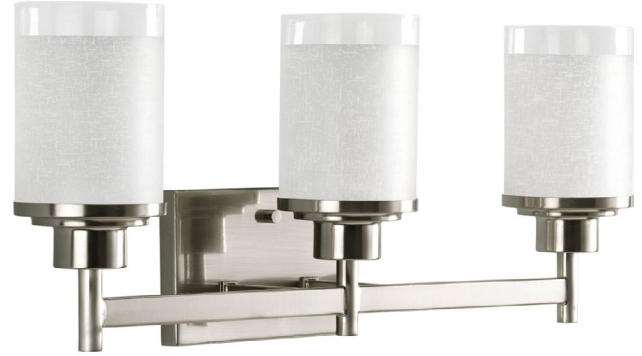

DATE: _____ TYPE: _____

NAME: _____

PROJECT: _____

Incandescent

P2978-09

Alexa

Create the sophisticated feel of modern, urban living in your home with this three-light bath fixture from the Alexa Collection. Visually interesting white linen finished glass with a crisp clear edge accent is complemented by a pleasingly simple Brushed Nickel frame. If you desire a vintage mid-century modern look, the Alexa Collection is just for you.

- Simple Brushed Nickel frame.
- Visually stimulating white linen glass.
- Vintage mid-century modern look.
- Vintage mid-century modern look.
- Fixture can be installed with glass facing up or down.

Width: 22"
Height: 9-7/16"
Depth: 6-1/8"
H/CTR: 7-1/4" (facing up)

Glass
Width: 4-1/16"
Height: 5-9/16"

Category: Bath & Vanity

Finish: Brushed Nickel (plated)

Construction: Steel construction

Glass/Shade: Etched Linen with clear edge glass shades

MOUNTING	ELECTRICAL	LAMPING	ADDITIONAL INFORMATION
Wall mounted Mounting strap for outlet box included Fixture can be installed with glass facing up or down Back plate covers a standard 4" octagonal recessed outlet box 7" W., 4.5" ht., .75" depth	Pre-wired 6" of wire supplied 120 V	Quantity: Three 100w max. Medium Base Medium base porcelain sockets	UL-CUL Damp location listed 1 year warranty