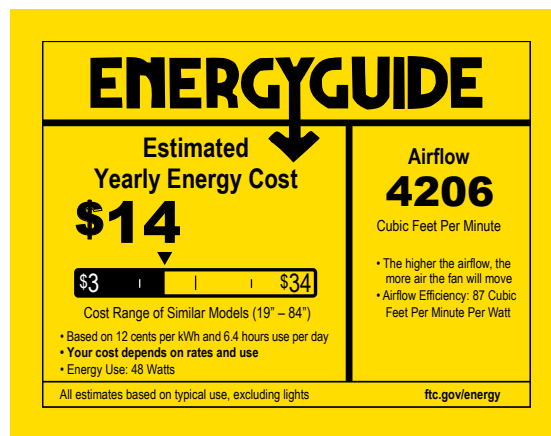

Dimensions:

Diameter: 60"
Height: 13-1/8"