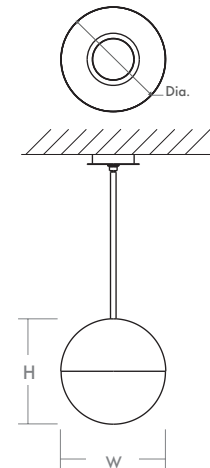

MONDO Pendant
3-6903-xx

oxygen

FIXTURE TYPE _____ LOCATION _____
PROJECT _____ DATE _____

-40 Aged Brass

-15 Black

-24 Satin Nickel

LIGHT SOURCE 1 x 10.1W LED, 3000K, CRI 90
LUMINAIRE POWER 11.73W at 120V
RATED LIFE 60000 hr RL
OPTIONAL COLOR TEMPERATURES 2700K, 3500K, 4000K
LUMEN OUTPUT Delivered: 564 lm (LM-79)
INPUT VOLTAGE 120V to 277V AC, 50/60Hz
DRIVER OUTPUT 350mA, 14.7W max power
DIMMING TRIAC and ELV dimming at 120V AC; 0-10V dimming, 100% to 1% current output
CONSTRUCTION Cold Rolled Steel Housing and Canopy
DIFFUSER - Matte White Glass
FINISHES Black (-15), Satin Nickel (-24), Aged Brass (-40)
MOUNTING 4" Octagonal J-Box*, 4" Square J-Box* with a single device mud ring *Deep J-Box (Required to house driver)
STANDARDS UL Damp listed, Conforms to UL STD 1598, Certified CAN/CSA STD C22.2 No 250.0.

DIMENSIONS

W. Fixture: 12.00"
H. Fixture: 12.00"
 Supplied with 2-8", 2-12", and 3-16" stems to customize hanging height.

Order example for standard fixture:

3-6903-40 (x- Voltage - xxx-Sequence # - xx-Finish)

3: 120V to 277V

Order example for optional color temperatures: **3-6903-2740**

27: 2700K, 35: 3500K, 40: 4000K