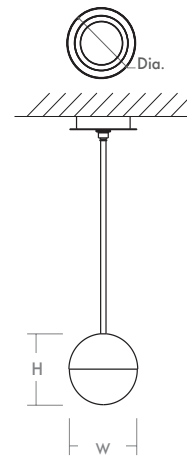

MONDO Pendant
3-6900-xx

oxygen

FIXTURE TYPE _____ LOCATION _____
PROJECT _____ DATE _____

-40 Aged Brass

-15 Black

-24 Satin Nickel

LIGHT SOURCE 1 x 6.1W LED, 3000K, CRI 90
LUMINAIRE POWER 6.95W at 120V
RATED LIFE 60000 hr RL
OPTIONAL COLOR TEMPERATURES 2700K, 3500K, 4000K
LUMEN OUTPUT Delivered: 394 lm (LM-79)
INPUT VOLTAGE 120V to 277V AC, 50/60Hz
DRIVER OUTPUT 180mA, 7.6W max power
DIMMING TRIAC and ELV dimming at 120V AC; 0-10V dimming, 100% to 1% current output
CONSTRUCTION Cold Rolled Steel Housing and Canopy
DIFFUSER - Matte White Glass
FINISHES Black (-15), Satin Nickel (-24), Aged Brass (-40)
MOUNTING 4" Octagonal J-Box*, 4" Square J-Box* with a single device mud ring *Deep J-Box (Required to house driver)
STANDARDS UL Damp listed, Conforms to UL STD 1598, Certified CAN/CSA STD C22.2 No 250.0.

DIMENSIONS

W. Fixture: 6.00"
H. Fixture: 6.00"
 Supplied with 2-8", 2-12", and 3-16" stems to customize hanging height.

Order example for standard fixture:

3-6900-15 (x- Voltage - xxx-Sequence # - xx-Finish)

3: 120V to 277V

Order example for optional color temperatures: **3-6900-2715**

27: 2700K, 35: 3500K, 40: 4000K