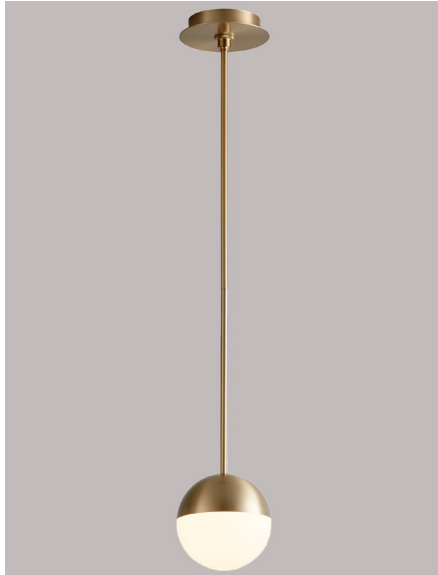

MONDO Pendant
3-6900-xx

oxygen

FIXTURE TYPE _____ LOCATION _____
PROJECT _____ DATE _____

-40 Aged Brass

-15 Black

-24 Satin Nickel

LIGHT SOURCE 1 x 6.1W LED, 3000K, CRI 90
LUMINAIRE POWER 6.95W at 120V
RATED LIFE 60000 hr RL
OPTIONAL COLOR TEMPERATURES 2700K, 3500K, 4000K
LUMEN OUTPUT Delivered: 394 lm (LM-79)
INPUT VOLTAGE 120V to 277V AC, 50/60Hz
DRIVER OUTPUT 180mA, 7.6W max power
DIMMING TRIAC and ELV dimming at 120V AC; 0-10V dimming, 100% to 1% current output
CONSTRUCTION Cold Rolled Steel Housing and Canopy
DIFFUSER - Matte White Glass
FINISHES Black (-15), Satin Nickel (-24), Aged Brass (-40)
MOUNTING 4" Octagonal J-Box*, 4" Square J-Box* with a single device mud ring *Deep J-Box (Required to house driver)
STANDARDS UL Damp listed, Conforms to UL STD 1598, Certified CAN/CSA STD C22.2 No 250.0.

DIMENSIONS

W. Fixture: 6.00"
H. Fixture: 6.00"
 Supplied with 2-8", 2-12", and 3-16" stems to customize hanging height.

Order example for standard fixture:

3-6900-15 (x- Voltage - xxx-Sequence # - xx-Finish)