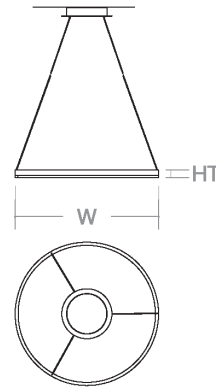

**CIRCULO Pendant**  
**3-65-xx**

oxygen

FIXTURE TYPE \_\_\_\_\_

LOCATION \_\_\_\_\_

PROJECT \_\_\_\_\_

DATE \_\_\_\_\_

-24 Satin Nickel

<b>LIGHT SOURCE</b>	LED Array, 3000K, CRI 90
<b>LUMINAIRE POWER</b>	78W at 120V
<b>RATED LIFE</b>	50000 hr RL
<b>OPTIONAL COLOR TEMPERATURES</b>	3000K Only
<b>LUMEN OUTPUT</b>	Delivered: 4408 lm (LM-79)
<b>INPUT VOLTAGE</b>	120V AC, 50/60Hz
<b>DRIVER OUTPUT</b>	1800mA, 66.3W
<b>DIMMING</b>	TRIAC Dimming
<b>CONSTRUCTION</b>	Cold Rolled Steel Housing and Canopy
<b>DIFFUSER</b>	- Matte White Acrylic
<b>FINISHES</b>	White (-6), Black (-15), Satin Nickel (-24), Aged Brass (-40)
<b>MOUNTING</b>	4" Octagonal J-Box
<b>STANDARDS</b>	ETL Dry listed, Conforms to UL STD 1598, Certified CAN/CSA STD C22.2 No 250.0.

**DIMENSIONS**

**W. Fixture: 31.50"**  
**H. Fixture: 1.25"**  
**\* Hanging height adjustable with 8ft. cables**

Order example for standard fixture:  
**3-65-15** (x- Voltage - xxx-Sequence # - xx-Finish)  
**3:** 120V Only