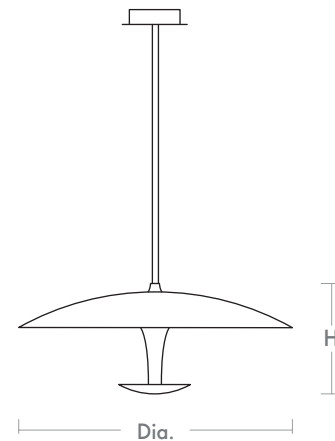

## 3-647-1540

oxygen

FIXTURE TYPE \_\_\_\_\_

LOCATION \_\_\_\_\_

PROJECT \_\_\_\_\_

DATE \_\_\_\_\_

-1540 Black/Aged Brass

<b>LIGHT SOURCE</b>	(1x) 25W LED Array, 3000K, CRI 90
<b>LUMINAIRE POWER</b>	22W at 120V
<b>RATED LIFE</b>	30000 hr RL
<b>OPTIONAL COLOR TEMPERATURES</b>	3000K Only
<b>LUMEN OUTPUT</b>	Delivered: 1180 lm (LM-79)
<b>INPUT VOLTAGE</b>	120V AC, 50/60Hz
<b>DRIVER OUTPUT</b>	580mA, 23.2W max power
<b>DIMMING</b>	TRIAC Dimming
<b>CONSTRUCTION</b>	Cold Rolled Steel Housing and Canopy
<b>DIFFUSER</b>	- Matte White Acrylic
<b>FINISHES</b>	Black/Aged Brass (-1540)
<b>MOUNTING</b>	4" Octagonal J-Box
<b>STANDARDS</b>	cETL Damp listed, Conforms to UL STD 1598, Certified CAN/CSA STD C22.2 No 250.0.

### DIMENSIONS

**Dia. Fixture:** 25.625"

**H. Fixture:** 10.00"

**Supplied with 2-8", 2-12", and 3-16" stems to customize hanging height**

Note: Canopy swivel allows up to a 45° slope

Order example for standard fixture:  
**3-647-1540** (x- Voltage - xxx-Sequence # - xx-Finish)  
3: 120V Only