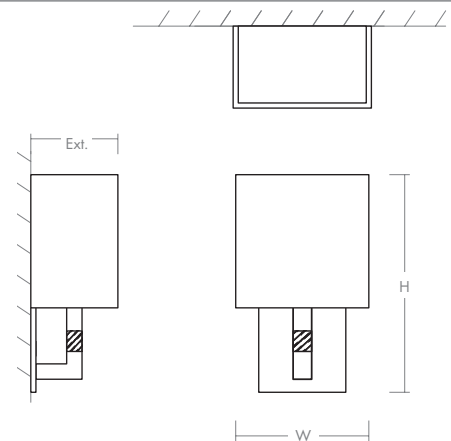

-40 Aged Brass

-14 Polished Chrome

-22 Oiled Bronze

-24 Satin Nickel

- LIGHT SOURCE** 1 x 8.2W LED, 3000K, CRI 90
- LUMINAIRE POWER** 10.4W at 120V
- RATED LIFE** 60000 hr RL
- OPTIONAL COLOR TEMPERATURES** 2700K, 3500K, 4000K
- LUMEN OUTPUT** Delivered: 832 lm (LM-79)
- INPUT VOLTAGE** 120V or 277V
- DRIVER OUTPUT** 350mA, 12W
- DIMMING** 0-10v &Phase (ELV) Dimming
50/60Hz 100% to 10% Dimming
- CONSTRUCTION** Plated Steel and Acrylic
- DIFFUSER** - Matte White Acrylic
- FINISHES** Polished Chrome (-14), Oiled Bronze (-22), Satin Nickel (-24),
Aged Brass (-40)
- MOUNTING** 4" Octagonal J-Box
- STANDARDS** ETL Dry/Damp listed, ADA compliant, Conforms to UL STD
1598, Certified CAN/CSA, STD C22.2 No 250.0.

DIMENSIONS

- W:** 11.44"
- H:** 10.94"
- Ext:** 4.00"
- M.C:** 5.25" From top of fixture

Order example for standard fixture:

3-514-24 (x- Voltage - xxx-Sequence # - xx-Finish)

3: 120v, 37: 277v

Order example for optional color temperatures: **3-514-2724**