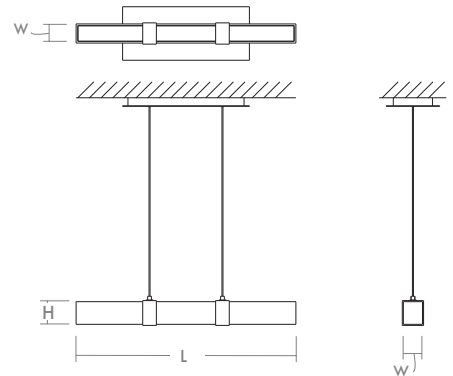

DECCA Pendant
3-24-xxxx

oxygen

FIXTURE TYPE _____ LOCATION _____
 PROJECT _____ DATE _____

-1540 Black Oak/Aged Brass

-5224 White Oak/Satin Nickel

-2440 Walnut/Aged Brass

LIGHT SOURCE	LED Array, 3000K, CRI 90
LUMINAIRE POWER	15.5W at 120V
RATED LIFE	60000 hr RL
OPTIONAL COLOR TEMPERATURES	3000K Only
LUMEN OUTPUT	Delivered: 346 lm (LM-79)
INPUT VOLTAGE	120V AC, 50/60Hz
DRIVER OUTPUT	24Vdc Constant Voltage, 1000mA max current
DIMMING	TRIAC Dimming (Forward Phase, Magnetic Low Voltage)
CONSTRUCTION	Cold Rolled Steel Canopy, Wood Housing
DIFFUSER	- Matte White Acrylic
FINISHES	Black Oak/Aged Brass (-1540), Walnut/Aged Brass (-2440), White Oak/Satin Nickel (-5224)
MOUNTING	4" Octagonal J-Box
STANDARDS	ETL Dry listed, Conforms to UL STD 1598, Certified CAN/CSA STD C22.2 No 250.0.

DIMENSIONS

Canopy: 14.00" L x 6.00" W x 1.00" H
Fixture: 24.25" L x 2.125" W x 2.75" H
 * Hanging height adjustable with 10ft. cables

Order example for standard fixture:
3-24-1540 (x- Voltage - xxx-Sequence # - xx-Finish)
 3: 120V Only