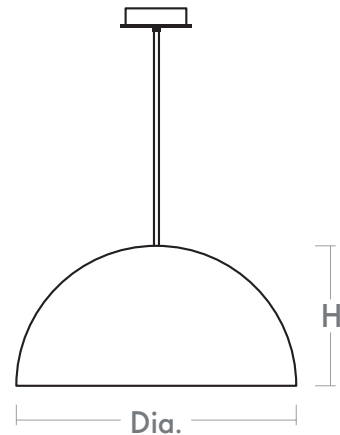

**LUCCI Pendant**  
**3-21-xxxx**

oxygen

FIXTURE TYPE \_\_\_\_\_

LOCATION \_\_\_\_\_

PROJECT \_\_\_\_\_

DATE \_\_\_\_\_

-1550 Black/Industrial Brass

<b>LIGHT SOURCE</b>	(1x) 42W LED Array, 3000K, CRI 90
<b>LUMINAIRE POWER</b>	42.4W Input Power
<b>RATED LIFE</b>	30000 hr RL
<b>OPTIONAL COLOR TEMPERATURES</b>	3000K Only
<b>LUMEN OUTPUT</b>	Delivered: 1708 lm (LM-79)
<b>INPUT VOLTAGE</b>	120V AC, 50/60Hz
<b>DRIVER OUTPUT</b>	1000mA, 36W max power
<b>DIMMING</b>	TRIAC Dimming
<b>CONSTRUCTION</b>	Cold Rolled Steel Housing and Canopy
<b>DIFFUSER</b>	- Aluminum Shade
<b>FINISHES</b>	White/Industrial Brass (-650), Black/Industrial Brass (-1550)
<b>MOUNTING</b>	4" Octagonal J-Box
<b>STANDARDS</b>	cETL Damp listed, Conforms to UL STD 1598, Certified CAN/CSA STD C22.2 No 250.0.

**DIMENSIONS**

**Dia. Fixture: 23.625"**  
**H. Fixture: 11.875"**  
**Supplied with 10' adjustable cord to customize hanging height**

Order example for standard fixture:  
**3-21-650** (x- Voltage - xxx-Sequence # - xx-Finish)  
**3:** 120V Only