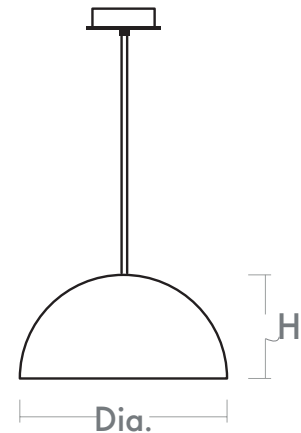

**LUCCI Pendant**  
**3-20-xxxx**

oxygen

FIXTURE TYPE \_\_\_\_\_

LOCATION \_\_\_\_\_

PROJECT \_\_\_\_\_

DATE \_\_\_\_\_

-650 White/Industrial Brass

<b>LIGHT SOURCE</b>	(1x) 18W LED Array, 3000K, CRI 90
<b>LUMINAIRE POWER</b>	19.1W Input Power
<b>RATED LIFE</b>	30000 hr RL
<b>OPTIONAL COLOR TEMPERATURES</b>	3000K Only
<b>LUMEN OUTPUT</b>	Delivered: 952 lm (LM-79)
<b>INPUT VOLTAGE</b>	120V AC, 50/60Hz
<b>DRIVER OUTPUT</b>	580mA, 23.2W max power
<b>DIMMING</b>	TRIAC Dimming
<b>CONSTRUCTION</b>	Cold Rolled Steel Housing and Canopy
<b>DIFFUSER</b>	- Aluminum Shade
<b>FINISHES</b>	White/Industrial Brass (-650), Black/Industrial Brass (-1550)
<b>MOUNTING</b>	4" Octagonal J-Box
<b>STANDARDS</b>	cETL Damp listed, Conforms to UL STD 1598, Certified CAN/CSA STD C22.2 No 250.0.

**DIMENSIONS**

**Dia. Fixture: 15.75"**  
**H. Fixture: 8.00"**  
**Supplied with 10' adjustable cord to customize hanging height**

Order example for standard fixture:  
**3-20-650** (x- Voltage - xxx-Sequence # - xx-Finish)  
**3: 120V Only**