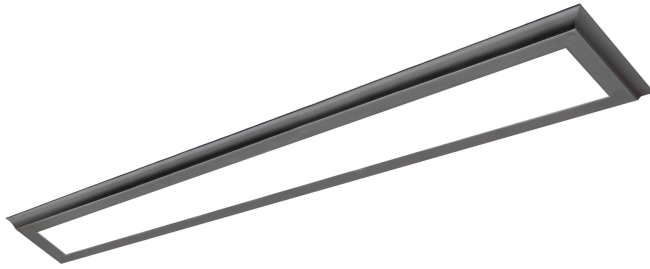

NUVO 62-1177

40 Watt 3000K 5"x48" Surface Mount LED Fixture

Fixture Type
Surface Mount LED

Collection
Blink Plus

Style
Utility

Finish
Gunmetal Grey

Length
48"

Width
5"

Height
0.75"

Light Source
Linear LED

Lumen Output
2800 Lumens

Wattage
40 Watts

Bulb Type
LED

Bulb Base
Connector

Bulb Included
Yes

Replaceable Light Source
No