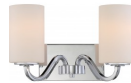

NUVO 60-5909

Willow - 9 Light 2-Tier Hanging Fixture with White Glass

Fixture Type
Chandelier 9-Light

Collection
Willow

Style
Traditional

Finish
Forest Bronze

Width
32"

Height
27.125"

Shade Description
White Glass

Shade Material
Glass

Chain
48"

Number of Lights
9-Light

Light Source
Incandescent - 100W

Max Wattage
900 Watts

Wattage
100 Watts

Lamp Type
Incandescent

Bulb Type
A19 Bulb

Bulb Base
Medium Base

Bulb Included
No

Replaceable Light Source
Yes

Certification
UL Listed

Safety Rated
Dry Location

Energy Saver
No

Energy Star
No

UPC
045923659096

Warranty
1-Year Warranty

Voltage
120 volt

WILLOW

60-5802

60-5803

60-5804

60-5806