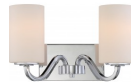

NUVO 60-5872

Willow 8 Light Caged Pendant - Aged Bronze

Fixture Type
Pendants 6-Light

Collection
Willow

Style
Traditional

Finish
Aged Bronze

Width
17"

Height
34"

Voltage
120 volt

WILLOW

60-5800

60-5801

60-5802

60-5803

60-5804

60-5805

60-5806

60-5807

60-5808

60-5809