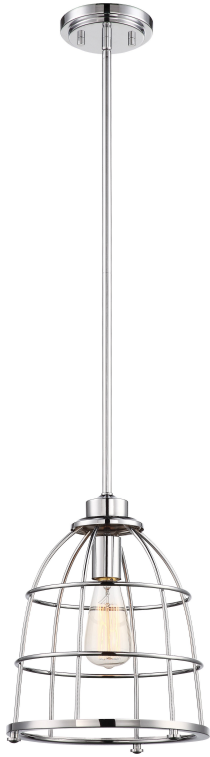

# NUVO 60-5839

Maxx - 1 Light Large Caged Pendant with 60w  
Vintage Lamp Included; Polished Nickel Finish

**Fixture Type**  
Pendants 1-Light

**Collection**  
Maxx

**Finish**  
Polished Nickel

**Width**  
10.375"

**Height**  
50.875"

**Number of Lights**  
1-Light

**Light Source**  
Incandescent

**Lumen Output**  
240 Lumens

**Max Wattage**  
60 Watts

**Wattage**  
60 Watts

**Bulb Type**  
ST19 Bulb

**Bulb Base**  
Medium Base

**Bulb Included**  
Yes

**Replaceable Light Source**  
Yes

**Energy Saver**  
No

**Energy Star**  
No

**UPC**  
045923658396

**Warranty**  
1-Year Warranty

**Voltage**  
120 Volts

**Average Rated Hours**  
3000

**Kelvin Temp**  
2700

**CRI**  
100

**Supplied Bulb**  
60W ST19 Bulb - Satco S2423

**Dimmable/Non-Dimmable**  
Yes - Dimmable