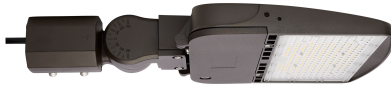

Project/Job Name: _____
 Location: _____
 Fixture Type: _____
 Notes: _____

65-862-5 - LED Area Light Type V; 150W; Bronze Finish; 4000K; 277-480V

ELECTRICAL

Technology:	LED
Watts:	150W
Volts:	277V-480V
Lumens:	19507L
Lamp Base :	Integrated
CRI:	80
CCT (Kelvins):	4000K
Color Description:	Cool White
Hours Rated:	50000
Dimmable:	Yes-Dimmable
Dimmable Down To %:	100 to 20 percent
DimmableText:	0-10V Dimming
HID Equivalent :	320W
Operating Temperature :	-40C (-40F) to +45C (+113F)
Lamp Included :	Integrated
Number of LEDs :	215
Surge Protection :	Built-in surge protection - 4KV
Power Factor :	>0.9
Voltage Type:	Range Voltage
Warranty:	5 Year Limited - Fixtures

PACKAGING

Each UPC:	045923686252
Each Quantity:	1
Each Dimensions:	23.23 x 14.37 x 5.71
Case UPC:	10045923686259
Case Quantity:	1
Case Dimensions:	23.23 x 14.37 x 5.71

PHYSICAL

Finish:	Bronze
Lens Material:	Polycarbonate (PC)
Finish Family:	Bronze
Dimensions:	L:20.71" W:12.40" H:3.11"
Weight (Lbs.):	8.08
Material:	Die-cast Aluminum
Sensor:	Optional

COMPLIANCE

Safety Listing:	cULus - Certified
Location Rating:	Wet
Indoor/Outdoor:	Indoor; Outdoor
Energy Star Qualified:	No
DLC Approved:	Yes
DLC Classification:	Premium
DLC ID:	S-AWHYX5
DLC Primary Use:	Outdoor Pole/Arm-Mounted Area and Roadway Luminaires
CA Prop 65:	Lead
BAA Compliant:	No
FCC Compliant:	Yes
IP Rating:	IP65
IK Rating:	IK10
RoHS Compliant:	Yes
SDS Class:	LED_Fixture
B.U.G Rating:	B5-U3-G2
Restrictions:	No Restrictions

INFO

Additional Info:	Powder Coated
Specification Note:	Type V Light Distribution
Includes:	Slip-fitter Mount

ACCESSORIES

65-870 Area Light; Universal; Direct and Slip Fitter Mount; Bronze Finish

65-871 Area Light; Direct Mount; Square or Round; Pole Mount; Bronze Finish