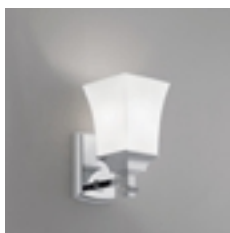

SAPPHIRE

Wall Sconce Sapphire shown in Polished Nickel with Shiny Opal Glass

9713-PN-SO

SAPPHIRE WALL SCONCE

Finishes	Brushed Nickel BN, Chrome CH, Polished Nickel PN
Glass	Shiny Opal Glass SH
Lamping	3 - 75 Watt Edison
Dimensions	Height 8 3/4 Width 24 Projection 8
Backplate	Height 5 3/4 Width 4 1/4

Additional Sapphire Collection

9711

9712