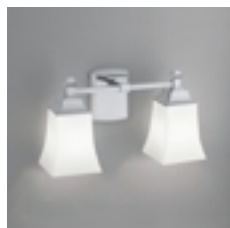

SAPPHIRE

Wall Sconce Sapphire shown in Polished Nickel with Shiny Opal Glass

9713-PN-SO

SAPPHIRE WALL SCONCE

Finishes	Brushed Nickel BN, Chrome CH, Polished Nickel PN
Glass	Shiny Opal Glass SH
Lamping	3 - 75 Watt Edison
Dimensions	Height 8 3/4 Width 24 Projection 8
Backplate	Height 5 3/4 Width 4 1/4

Additional Sapphire Collection

9711

9712