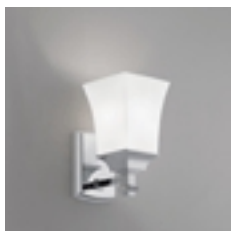

SAPPHIRE DOUBLE SCONCE

Wall Sconce Sapphire shown in Polished Nickel with Shiny Opal Glass

9712-BN-SO

SAPPHIRE WALL SCONCE

Finishes	Brushed Nickel BN, Chrome CH, Polished Nickel PN	
Glass	Shiny Opal Glass SH	
Lamping	2 - 75	Watt Edison
Dimensions	Height 8 3/4 Width 16 Projection 8	
Backplate	Height 5 3/4 Width 4 1/4	

Additional Sapphire Collection

9711

9713