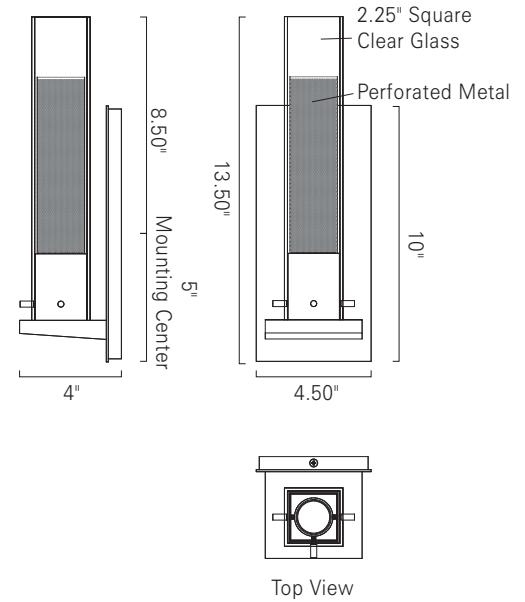

Norwell Lighting

Product Name **Lucas**
 Model Number **8980**
 Project Name _____
 Fixture Type _____ Quantity _____

Lucas - 8980 Chrome (CH)
 Outer Perforated Metal Screen Inner Clear Glass (CL)

Brushed Nickel (BN)

INC ADA

Product Name / Model / Dimensions			Finish Options	Glass	Lamping Options
Lucas - 8980			Standard Brushed Nickel (BN) Chrome (CH)	Standard Inner Perforated Metal Outer Clear Glass (CL)	Standard Incandescent (IN) (1) 60 Watt Max T10 Edison
Height	Width	Projection			
13.5"	4.5"	4.00"			
Backplate					
Height	Width				
10.00"	4.50"				