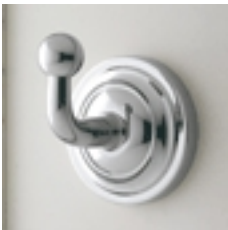

8912-OB-HXO

EMILY

WALL SCONCE

Finishes	Brushed Nickel BN, Chrome CH, Oil Rubbed Bronze OB, Polished Nickel P	
Glass	Hexagonal HXO	
Lamping	2 - 75	Watt Edison
Dimensions	Height 11 1/4 Width 15 Projection 7 1/4	
Backplate	5 1/4"	

Additional Emily Collection