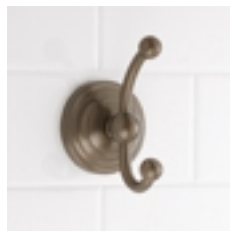

EMILY

Emily Wall Sconce shown in Oil Rubbed Bronze with Hexagonal Glass

8912-OB-HXO

EMILY

WALL SCONCE

Finishes	Brushed Nickel BN, Chrome CH, Oil Rubbed Bronze OB, Polished Nickel P	
Glass	Hexagonal HXO	
Lamping	2 - 75	Watt Edison
Dimensions	Height 11 1/4 Width 15 Projection 7 1/4	
Backplate	5 1/4"	

Additional Emily Collection

3420

3421

3422

3423

3424

3425

3426