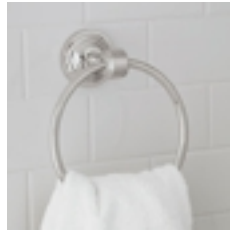

EMILY

Emily Wall Sconce shown in Oil Rubbed Bronze with Hexagonal Glass

8912-OB-HXO

EMILY

WALL SCONCE

Finishes	Brushed Nickel BN, Chrome CH, Oil Rubbed Bronze OB, Polished Nickel P	
Glass	Hexagonal HXO	
Lamping	2 - 75	Watt Edison
Dimensions	Height 11 1/4 Width 15 Projection 7 1/4	
Backplate	5 1/4"	

Additional Emily Collection

3420

3421

3422

3423

3424

3425

3426