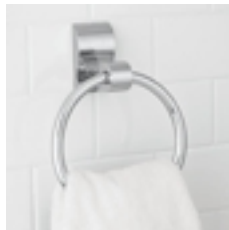

WAVE DOUBLE SCONCE

Wave shown in Chrome with Shiny Opal Glass

8902-CH-SO

WAVE WALL SCONCE

Finishes                      Brushed Nickel BN, Chrome CH

Glass                              Shiny Opal Glass SO

Lamping

2 - 60 Watt Max T-10 Incandescent Edison

Dimensions                      Height 6 Width 17 1/2 Projection 4 ADA

Backplate                         Height 5 Width 6

Additional Wave Collection

3400

3401

3402

3403