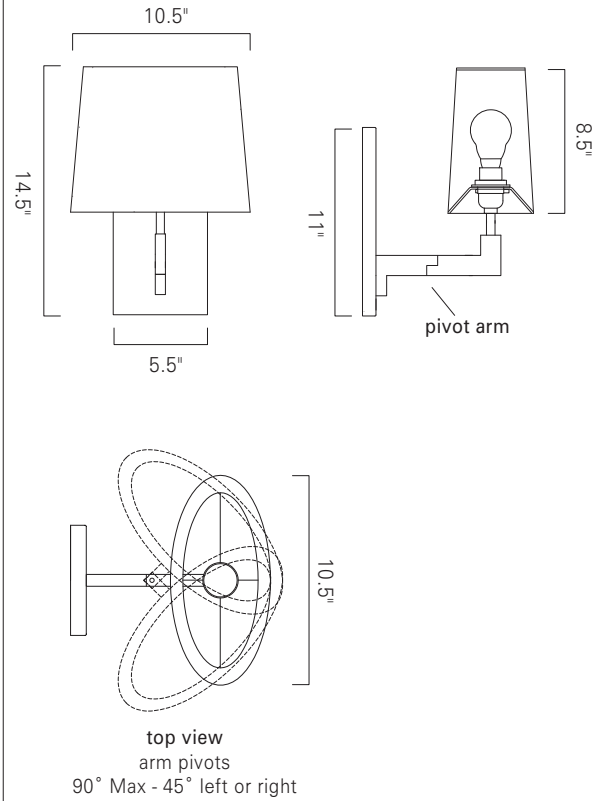

# Norwell Lighting

Product Name **Grace**  
 Model Number **8240**  
 Project Name \_\_\_\_\_  
 Fixture Type \_\_\_\_\_ Quantity \_\_\_\_\_

Grace - 8240 Polished Nickel (PN) White Shade (WS)

INC

Product Name / Model / Dimensions			Finish Options	Shade	Lamping Options
Grace - 8240			<b>Standard</b> Brushed Nickel (BN) Polished Nickel (PN)	<b>Standard</b> White Shade (WS) Oval 8.5" H X 10.5" W	<b>Standard</b> Incandescent (IN) (1) 60 Watt Max Edison
Height	Width	Projection			
14.5"	10.5"	10"			
Backplate					
Height	Width				
11"	5.5"				