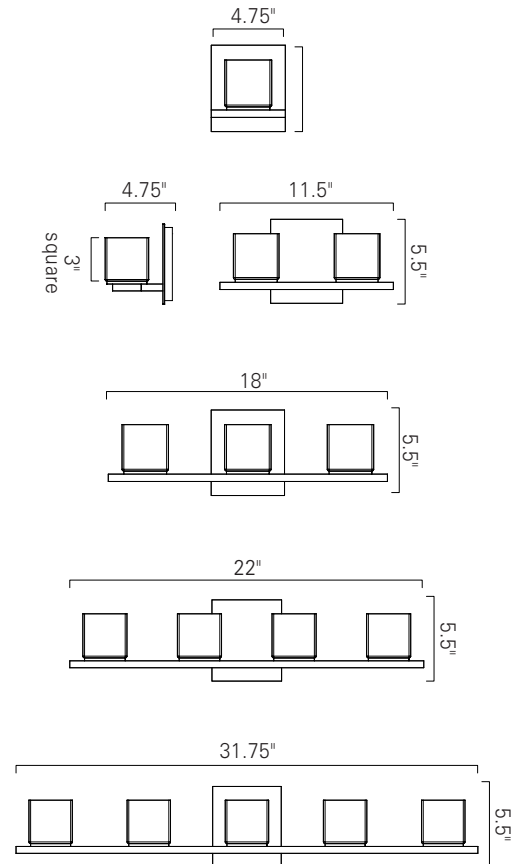

Norwell Lighting

Product Name **Icereto**
 Model Number **5311 5312 5313 5314 5315**
 Project Name _____
 Fixture Type _____ Quantity _____

Cannot be mounted upside down

HAL

Product Name / Model / Dimensions				Finish Options	Glass	Lamping Options
Icereto (One Light) - 5311, Icereto (Two Light) - 5312 Icereto (Three Light) - 5313, Icereto (Four Light) - 5314 Icereto (Five Light) - 5315				Standard Brushed Nickel (BN) Chrome (CH)	Standard Matte Opal (MO) 3" H X 3" W	Standard Halogen (HAL) 5311 - (1) 60 Watt Max G9 Included 5312 - (2) 60 Watt Max G9 Included 5313 - (3) 60 Watt Max G9 Included 5314 - (4) 60 Watt Max G9 Included 5315 - (5) 60 Watt Max G9 Included
	Height	Width	Projection			
5311	5.5"	4.75"	4.75"			
5312		11.5"				
5313		18"				
5314		22"				
5315		31.75"				
Backplate	5.5"	4.75"				

6_2017

Icereto - 5315 Brushed Nickel (BN)