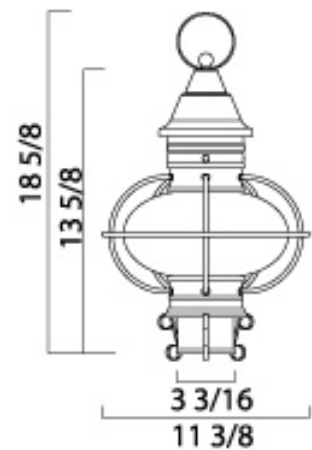

Lamping

1-75 Watt Edison

Dimensions

Height 18 5/8 Width 11 3/8

Additional New Vidalia Onion Collection:

1607

1608

1609