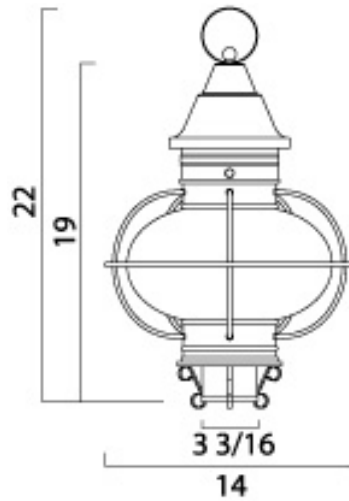

Lamping

1-75 Watt Edison

Dimensions

Height 18 5/8 Width 11 3/8

Additional New Vidalia Onion Collection:

1607

1608

1609