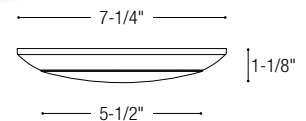

PRODUCT IMAGES AND DIMENSIONS

NLOPAC-R4509
4" AC Opal

NLOPAC-R6509
6" AC Opal

NLOPAC-R4T24
4" AC T24 Opal

NLOPAC-R6T24
6" AC T24 Opal

NLOPAC-R8T24
8" AC T24 Opal

AC Opal Series

| Size / Lumens / Wattage | Color Temperature | Finish |
|--|---------------------------------|---------------------------|
| NLOPAC-R4509 = 4" / 650lm / 10.5W | 27A = 2700K | BZ = Bronze |
| NLOPAC-R6509 = 6" / 1050lm / 15W | 30A = 3000K | NM = Natural Metal |
| | 40A = 4000K | W = White |
| | 50A = 5000K ¹ | |