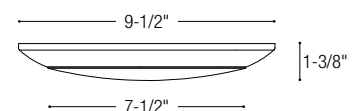

PRODUCT IMAGES AND DIMENSIONS

NLOPAC-R4509
4" AC Opal

NLOPAC-R6509
6" AC Opal

NLOPAC-R4T24
4" AC T24 Opal

NLOPAC-R6T24
6" AC T24 Opal

NLOPAC-R8T24
8" AC T24 Opal

AC Opal Series

| Size / Lumens / Wattage | Color Temperature | Finish |
|--|---------------------------------|---------------------------|
| NLOPAC-R4509 = 4" / 650lm / 10.5W | 27A = 2700K | BZ = Bronze |
| NLOPAC-R6509 = 6" / 1050lm / 15W | 30A = 3000K | NM = Natural Metal |
| | 40A = 4000K | W = White |
| | 50A = 5000K ¹ | |