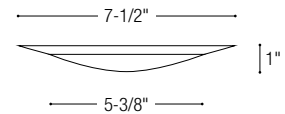

PRODUCT IMAGES AND DIMENSIONS

NLOPAC-R4509
4" AC Opal

NLOPAC-R6509
6" AC Opal

NLOPAC-R4T24
4" AC T24 Opal

NLOPAC-R6T24
6" AC T24 Opal

NLOPAC-R8T24
8" AC T24 Opal

AC Opal Series

| Size / Lumens / Wattage | Color Temperature | Finish |
|--|---------------------------------|---------------------------|
| NLOPAC-R4509 = 4" / 650lm / 10.5W | 27A = 2700K | BZ = Bronze |
| NLOPAC-R6509 = 6" / 1050lm / 15W | 30A = 3000K | NM = Natural Metal |
| | 40A = 4000K | W = White |
| | 50A = 5000K ¹ | |