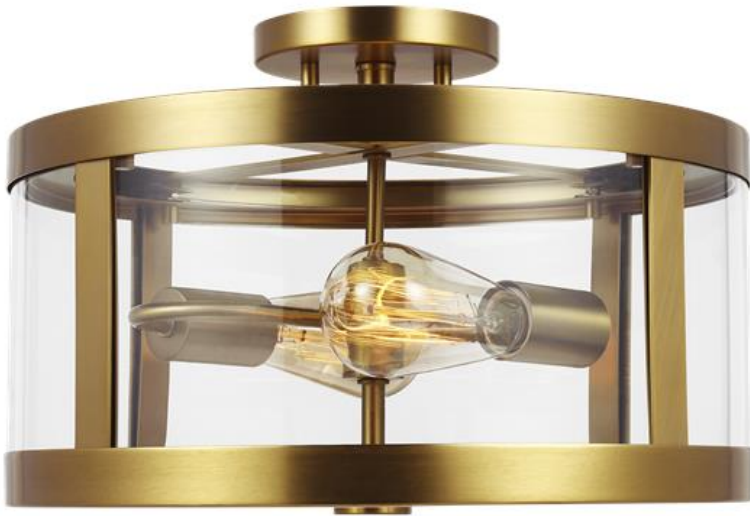

SF341BBS: 2 - Light Semi Flush Mount

Dimensions:

Diameter: 15" **Wire:** 8" (color/Black/White)
Height: 10 1/8" **Mounting Proc.:** Cap Nuts
Weight: 6.8 lbs. **Connection:** Mounted To Box

Bulbs:

2 - Medium A19 60w Max. 120v - Not included

Material List:

1 Body - Steel - Burnished Brass

Safety Listing:

Safety Listed for Damp Locations

Instruction Sheets:

Trilingual (English, Spanish, and French) (SF341-SF342)

Collection: Harrow

UPC #: 014817597868

Finish: Burnished Brass (BBS)

Shade / Glass / Diffuser Details:

Part	Material	Finish	Quantity	Item Number	Length	Width	Height	Diameter	Fitter Diameter	Shade Top Length	Shade Top Width	Shade Top Diameter
Panel	Glass	Clear	4		10 5/8"		6 3/8"					

Backplate / Canopy Details:

Type	Height / Length	Width	Depth	Diameter	Outlet Box Up	Outlet Box Down
Canopy	3/4"			5"		

Shipping Information:

Package Type	Product #	Quantity	UPC	Length	Width	Height	Cube	Weight	Fr. Class	UPS Ship
Individual	SF341BBS	1	014817597868	18	17.5	16.75	3.053	13.9	175	Yes