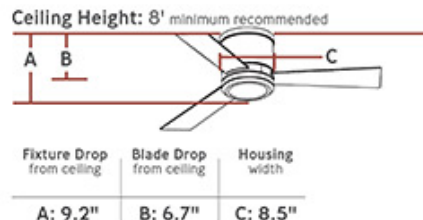

3CLYR42BSD: 42" Clarity II - Brushed Steel

Specification Images:

Collection: Clarity II

Dimmable

UPC #:014817521474

Finish: Brushed Steel (BS)

Blade Finish: Teak ABS

Dimensions:

- Diameter:** 42"
- Weight:** 14.75 lbs.
- Reverse Switch:** Remote Controlled
- Motor Size:** 153.0 X 12.0
- Diameter of Housing:** 8.5
- Capacitor Value:** 85?, 4.5+5+6uF, 350V+250V+250V
- Uplight Included:** Yes
- Light Kit Included:** Yes
- Remote Included:** Wall / Hand Remote
- Location of Receiver:** Switch Housing
- Remote Group(s):**

VN - 42"	42	Yes		2405.34	38.73															
----------	----	-----	--	---------	-------	--	--	--	--	--	--	--	--	--	--	--	--	--	--	--

Mounting Options:

Mounting Type	Included	Item	Downrod Length	Downrod Diameter	Overall Height	Blade to Ceiling	Min. Ceiling Height	Canopy Style	Canopy Diameter
Flush (Included)	yes				9.2	6.7	7.56		