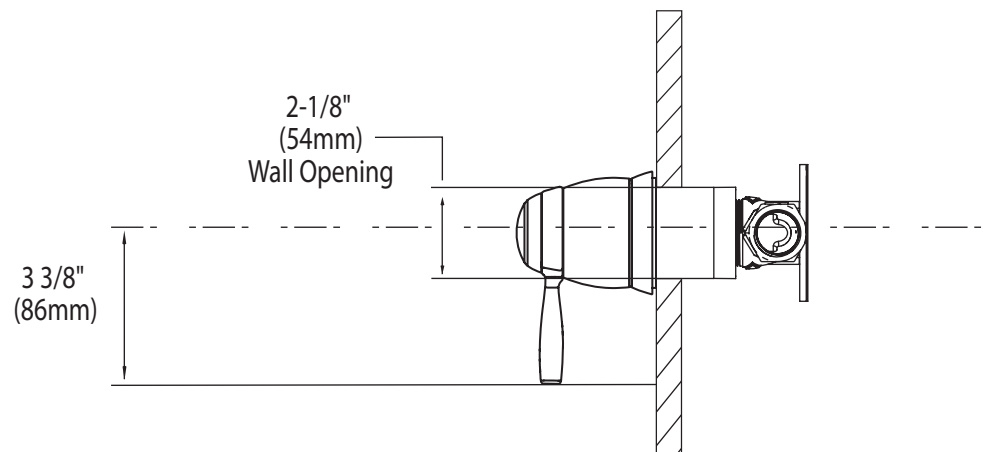

CRITICAL DIMENSIONS

(DO NOT SCALE)