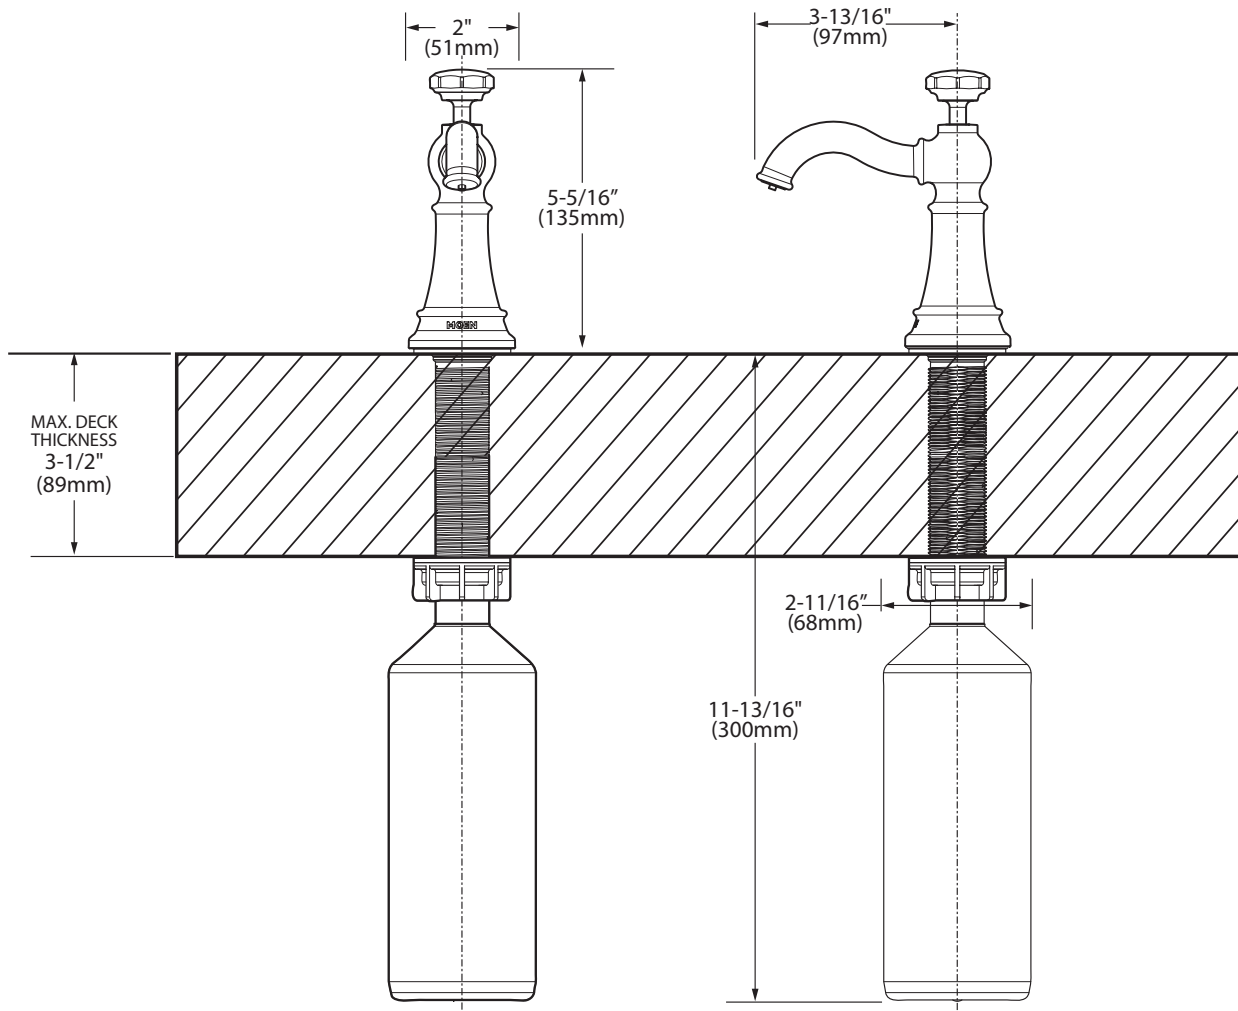

Visit www.moen.com/support for complete details and limitations

**PATERSON
SOAP/LOTION DISPENSER**

Model: S3955 series

NOTE: DESIGNED TO BE INSTALLED THROUGH 1 HOLE 1-1/8" DIAMETER

CRITICAL DIMENSIONS

(DO NOT SCALE)