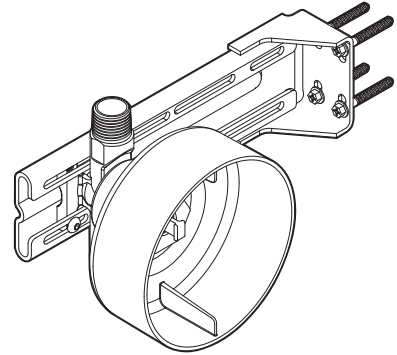

Buy it for looks. Buy it for life.®

Specifications

DESCRIPTION

- Metal construction
- 1/2" CC and IPS connections
- Includes mounting bracket and test plug

STANDARDS

- Third party certified to ASME A112.18.1/ CSA B125.1, and all applicable requirements referenced therein

WARRANTY

- Lifetime limited warranty against leaks to the original consumer purchaser
- 5 year warranty if used in commercial installations

Body Spray Rough-In

Model: S1300