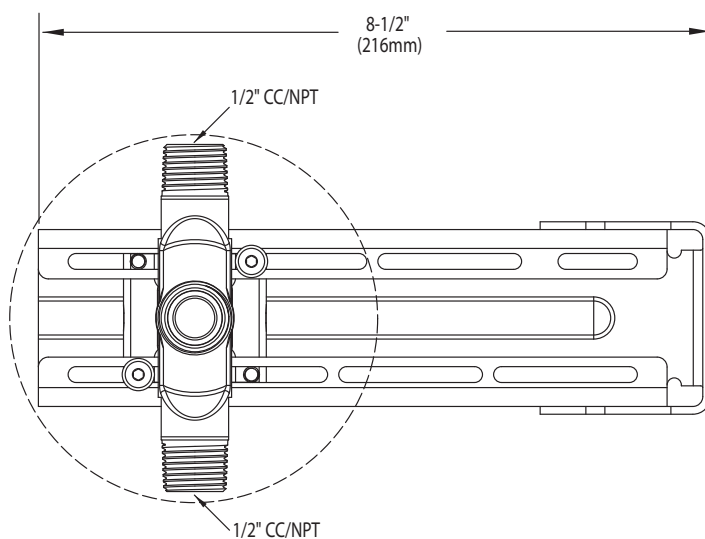

CRITICAL DIMENSIONS

(DO NOT SCALE)

FOR MORE INFORMATION CALL: 1-800-BUY-MOEN

www.moen.com