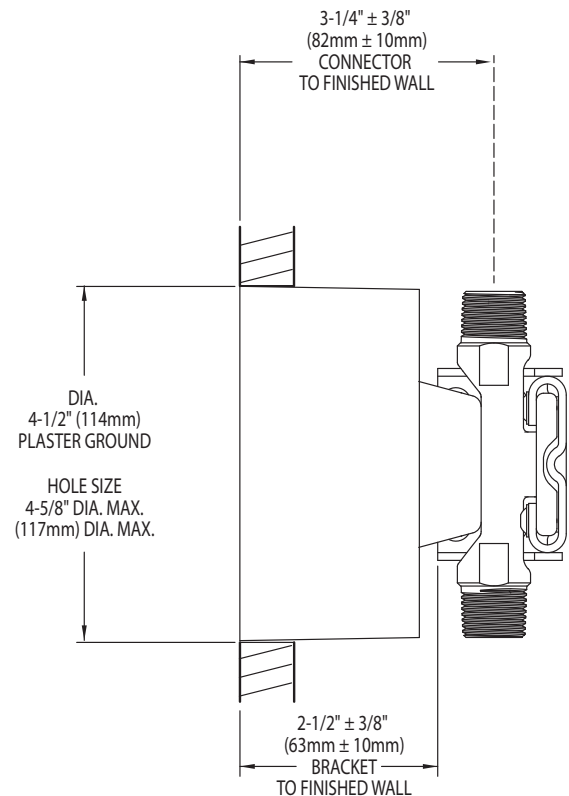

CRITICAL DIMENSIONS

(DO NOT SCALE)

FOR MORE INFORMATION CALL: 1-800-BUY-MOEN

www.moen.com