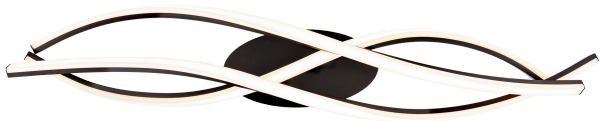

Gorgeous illuminated lines of light. Gracefully curving into a refined linear wall luminaire that adds modern elegance to any space.

FEATURES

- Driver concealed within the canopy
- Each unique free formed handcrafted piece lends itself to variations in size and curvature

REPLACEMENT PARTS

HDW-HY23-WA - Hardware Pack

WS-58329

Model & Size	Color Temp	Finish	LED Watts	LED Lumens	Delivered Lumens
WS-58329 29"	3000K	BK Black	30.5W	2513	1284

Example: **WS-58329-BK**

For custom requests please contact customs@modernforms.com