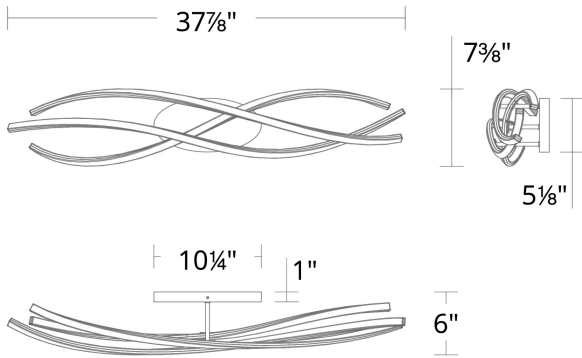

REPLACEMENT PARTS

HDW-HY23-WA - Hardware Pack

WS-58338

Model & Size	Color Temp	Finish	LED Watts	LED Lumens	Delivered Lumens
WS-58338 38"	3000K	BK Black	42.5W	3050	1559

Example: **WS-58338-BK**

For custom requests please contact customs@modernforms.com