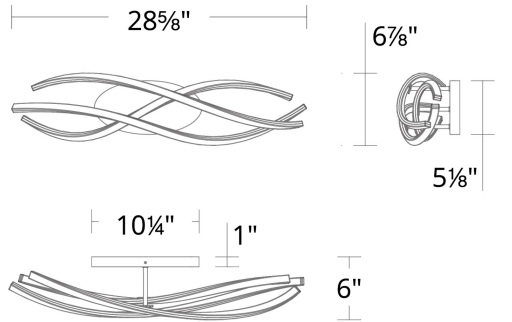

REPLACEMENT PARTS

HDW-HY23-WA - Hardware Pack

WS-58329

Model & Size	Color Temp	Finish	LED Watts	LED Lumens	Delivered Lumens
WS-58329 29"	3000K	BK Black	30.5W	2513	1284

Example: **WS-58329-BK**

For custom requests please contact customs@modernforms.com