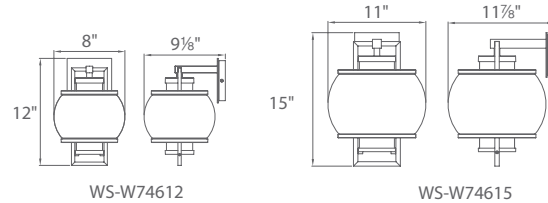

Fixture Type:

Catalog Number:

Project: _____

Location: _____