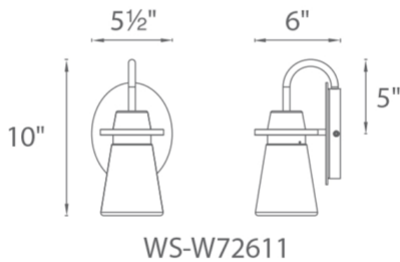

SPECIFICATIONS

Rated Life	50000 Hours
Standards	ETL, cETL, Wet Location Listed, IP65
Input	120 VAC, 50/60Hz
Dimming	ELV
Color Temp	3000K
CRI	90
Construction	Aluminum construction with mouth blown clear seedy glass