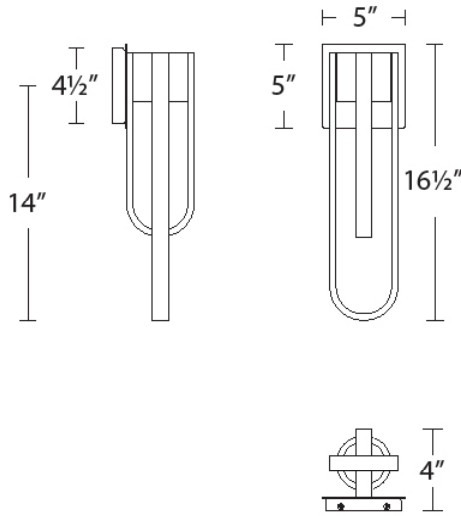

WS-W59017

Fixture Type:

Catalog Number:

Project: _____

Location: _____

PRODUCT DESCRIPTION

Midcentury modern reinterpreted for a timeless appeal. Minimally adorned Wexler reads on the period with retro influenced interiors or exteriors. This stylish luminaire is available in weather-resistant aged brass or black finishes.

Construction: Aluminum body

Light Source: High output LED

Finish: Black (BK), Aged Brass (AB)

Standards: ETL & cETL, Wet Location listed, Dark Sky Friendly, IP65 Rated Title 24 Compliant

ORDER NUMBER

Model	Size	Wattage	Voltage	LED Lumens	Delivered Lumens	Finish
WS-W59017	17"	12W	120V	630	226	BK <i>Black</i> AB <i>Aged Brass</i>