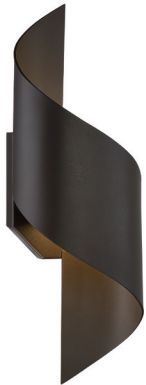

HELIX – model: WS-W34517/W34524

LED Outdoor

Fixture Type:

Catalog Number:

Project:

Location:

PRODUCT DESCRIPTION

Sleek and commanding, the dramatic curves and contours define this graceful design. Interest generating illumination with up and down light.

FEATURES

- Wet location listed, IP65 rated
- Hand formed heavy aluminum gauge
- Dimming with electronic low voltage (ELV) dimmer
- No transformer or driver required
- 50,000 hour rated life
- Color Temp: 3000K
- CRI: 85

SPECIFICATIONS

Construction: Aluminum

Light Source: High output LED

Dimming: Dims to 10% with an electronic low voltage (ELV) dimmer

Mounting: Mounts directly to junction box

Finish: Bronze (BZ), Graphite (GH)