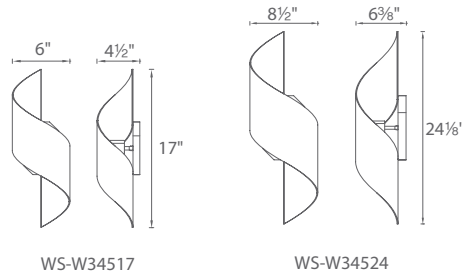

HELIX – model: WS-W34517/W34524

LED Outdoor

Fixture Type:

Catalog Number:

Project:

Location:

PRODUCT DESCRIPTION

Sleek and commanding, the dramatic curves and contours define this graceful design. Interest generating illumination with up and down light.

FEATURES

- Wet location listed, IP65 rated
- Hand formed heavy aluminum gauge
- Dimming with electronic low voltage (ELV) dimmer
- No transformer or driver required
- 50,000 hour rated life
- Color Temp: 3000K
- CRI: 85

SPECIFICATIONS

Construction: Aluminum

Light Source: High output LED

Dimming: Dims to 10% with an electronic low voltage (ELV) dimmer

Mounting: Mounts directly to junction box

Finish: Bronze (BZ), Graphite (GH)

Standards: ETL & cETL listed.

ORDER NUMBER

Model	Length	Wattage	Voltage	LED Lumens	Delivered Lumens	Finish
WS-W34517	17"	8W	120V	221	140	BZ <i>Bronze</i>
WS-W34524	24 1/8"	8W	120V	233	150	GH <i>Graphite</i>