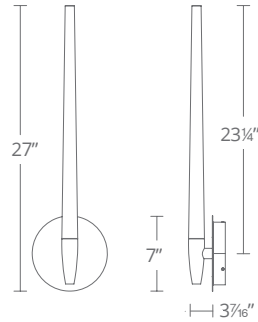

Fixture Type: _____

Catalog Number: _____

Project: _____

Location: _____

PRODUCT DESCRIPTION

This spectacle amazes like lightning in the sky. Discreetly concealed LEDs brightly illuminate seeded stems of optical grade polycarbonate. Splendid in aged brass or polished nickel. Complementary sconces complete a well decorated look.

SPECIFICATIONS

Construction: Aluminum

Light Source: High output LED

Finish: Aged Brass (AB), Polished Nickel (PN)

Standards: ETL & cETL Damp Location listed, ADA Compliant

FEATURES

- Shatterproof optical grade polycarbonate
- Up and down illumination
- Dimmer: ELV, TRIAC, 0-10V
- Universal Driver (120-277V) within fixture
- Rated Life: 36,000 hours
- Color temp: 3500K
- CRI: 90

ORDER NUMBER

Model	Height	Wattage	Voltage	LED Lumens	Delivered Lumens	Finish
WS-92927	27"	12W	120-277V	340	267	AB PN <i>Aged Brass</i> <i>Polished Nickel</i>

Example: WS-92927-AB

modernforms.com
Phone (866) 810.6615
Fax (800) 526.2585