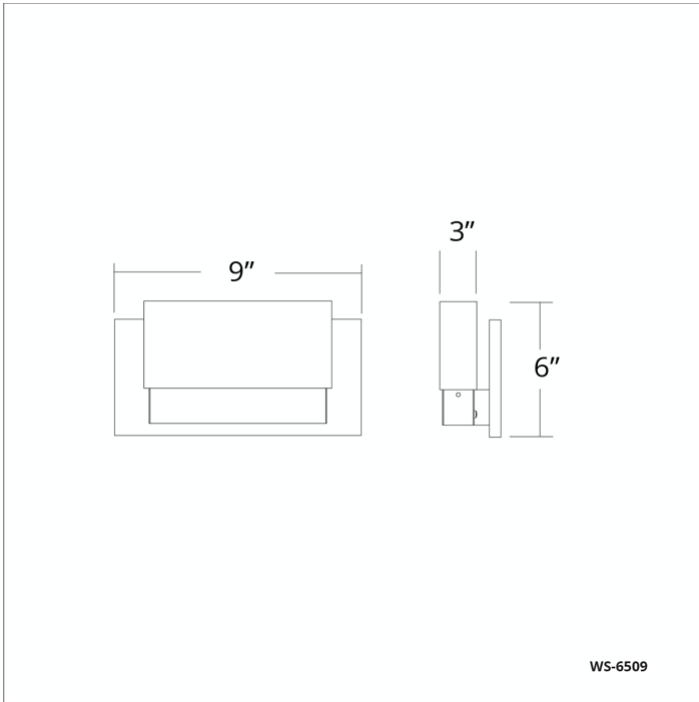

Project: _____

Location: _____

Fixture Type: _____

Catalog Number: _____

AVAILABLE FINISHES:

Glacier

WS-6509

FEATURES

REPLACEMENT PARTS

RPL-GLA-6509-01 - Glass

Model & Size	Color Temp	Finish	LED Watts	LED Lumens	Delivered Lumens
WS-6509 9"	3000K 3000K	BK Black CH Chrome	14W 14W	1230 1230	525 525

Example: **WS-6509-CH**

For custom requests please contact customs@modernforms.com