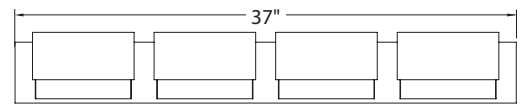

### PRODUCT DESCRIPTION

The brilliance of frozen ice. LEDs sparkle and shimmer mesmerizingly through weighty blocks of Piastra glass. One, two, three and four light configurations are offered for luxury baths and powder rooms all available with the ultimate range of dimming controllability.