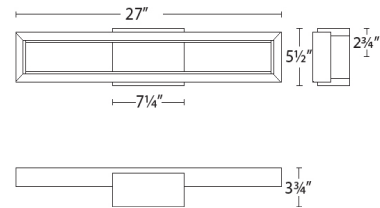

PRODUCT DESCRIPTION

Inspired by Mies van der Rohe, one of the pioneers of modern architecture. This contemporary sconce respects the minimalist aesthetic while observing modern décor trends with an aged brass finish.

FEATURES

- Minimal exposed hardware
- Driver conceals within the canopy
- Dimming; ELV
- Rated life; 50,000 hours
- Color Temp: 3500K
- CRI: 90

SPECIFICATIONS

Construction: Aluminum body with PC diffuser

Light Source: High output LED

Finish: Plated AB

Standards: ETL & cETL, Damp Location listed, Title 24 Compliant, ADA Compliant

ORDER NUMBER

	Size	Wattage	Voltage	LED Lumens	Delivered Lumens	Finish
WS-50820	20"	17W		1053	713	AB <i>Aged Brass</i>
WS-50827	27"	25W	120V	1133	784	

Example: **WS-50820-AB**