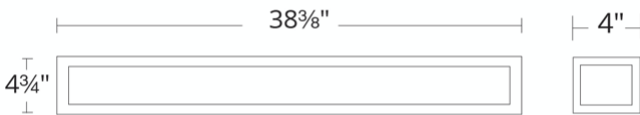

REPLACEMENT PARTS

RPL-GLA-39938 - Glass

WS-39938

Model & Size	Color Temp	Finish	LED Watts	LED Lumens	Delivered Lumens
WS-39938 38"	3000K	BN Brushed Nickel	67W	5104	2041

Example: **WS-39938-BN**

For custom requests please contact customs@modernforms.com