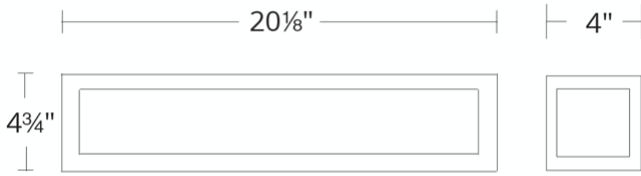

REPLACEMENT PARTS

RPL-GLA-39920 - Glass

WS-39920

Model & Size	Color Temp	Finish	LED Watts	LED Lumens	Delivered Lumens
WS-39920 20"	3000K	BN Brushed Nickel	33.9W	2552	1120

Example: **WS-39920-BN**

For custom requests please contact customs@modernforms.com