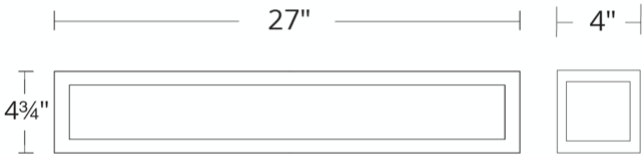

REPLACEMENT PARTS

RPL-GLA-39927 - Glass

WS-39927

Model & Size	Color Temp	Finish	LED Watts	LED Lumens	Delivered Lumens
WS-39927 27"	3000K	BN Brushed Nickel	44W	3416	1348

Example: **WS-39927-BN**

For custom requests please contact customs@modernforms.com