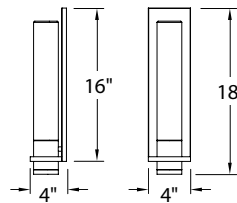

Fixture Type:

Catalog Number:

Project: _____

Location: _____

PRODUCT DESCRIPTION

A commanding luminaire engineered for punch. With high-tech single spot multi-chip LED light sources, the Jedi sconce provides ambient light while a hidden down light projects a narrow beam of light down the wall for design accent and safety. A cutting-edge solution for upscale homes and challenging hospitality and medical applications.

FEATURES

- Low profile design
- Sconce light and down light
- Twist lock glass for easy removal
- Replaceable LED module
- 120° beam angle
- 50,000 hour potential life
- **Color Temp: 3000K**
- **CRI: 90**

SPECIFICATIONS

Construction: Aluminum with mouth blown etched opal glass.

Power: Integral driver in luminaire. 120V input.

Light Source: High output LED.

Dimming: Dims to 10% with an electronic low voltage (ELV) dimmer.

Mounting: Mounts directly to junction box.

Finish: Brushed Aluminum (AL), Bronze (BZ).

Standards: Wet location listed. ADA compliant.

Installation: Requires Transformer to be recessed within the junction box.

FIXTURE PERFORMANCE

Model	Watt	# of LEDs	LED Lumens	Photometric Lumens
WS-2818	13W	1	835	205

ORDER NUMBER

Model	Height	Finish
WS-2818	18"	AL <i>Brushed Aluminum</i> BZ <i>Bronze</i>