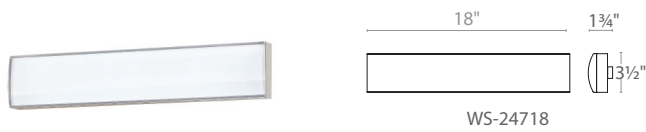

SPECTRE – model: WS-247
LED Bath & Interior Sconce

MODERN FORMS

WS-24718

WS-24727

WS-24736

Fixture Type:

Catalog Number:

Project:

Location:

PRODUCT DESCRIPTION

A curvaceous elongated diffuser of solid clear acrylic optimally enhances light distribution and illumination in a luxury modern bath. Doubles as an ADA compliant wall sconce in a fine home, hotel or office building. A simple design dimensionally executed for upscale tastes.

ORDER NUMBER

	Wattage	Voltage	LED Lumens	Delivered Lumens	Finish	
WS-24718	18"	15.50W	2160	950	AL Brushed Aluminum 	
WS-24727	27"	25W	120V - 277V	3120		1375
WS-24736	36"	30W	4320	1680		

Example: **WS-24736-AL**

SPECIFICATIONS

Construction: Aluminum and White lucite acrylic

Light Source: High Output LED

Finish: Brushed Aluminum (AL)

Standards: ETL & cETL damp location listed. ADA compliant.

REPLACEMENT GLASS

Part#	Fixture
RPL-GLA-24736-01	WS-24736
RPL-GLA-24727-01	WS-24727
RPL-GLA-24718-01	WS-24718