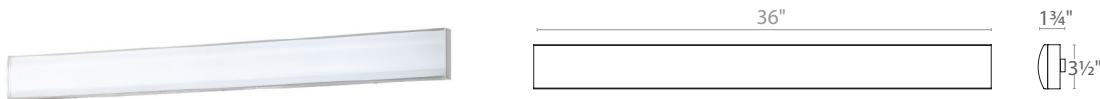

SPECTRE – model: WS-247
LED Bath & Interior Sconce

MODERN FORMS

WS-24718

WS-24727

WS-24736

Fixture Type:

Catalog Number:

Project:

Location:

PRODUCT DESCRIPTION

A curvaceous elongated diffuser of solid clear acrylic optimally enhances light distribution and illumination in a luxury modern bath. Doubles as an ADA compliant wall sconce in a fine home, hotel or office building. A simple design dimensionally executed for upscale tastes.

SPECIFICATIONS

Construction: Aluminum and White lucite acrylic

Light Source: High Output LED

Finish: Brushed Aluminum (AL)

Standards: ETL & cETL damp location listed. ADA compliant.

REPLACEMENT GLASS

Part#	Fixture
RPL-GLA-24736-01	WS-24736
RPL-GLA-24727-01	WS-24727
RPL-GLA-24718-01	WS-24718