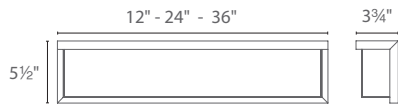

Fixture Type:

Catalog Number:

Project: _____

Location: _____

PRODUCT DESCRIPTION

A luminous architectural profile and superior construction make this sconce appropriate for transitional and contemporary interiors or exteriors. Mitered silk-screened glass encases a maximum number of LEDs engineered for optimal illumination. Two sizes allow for cohesive specifications across residential and commercial applications.

FEATURES

- ETL & cETL listed for damp locations
- ADA compliant, low profile design
- Replaceable LED module
- 50,000 hour rated life
- Color Temp: 3000K
- CRI: 90

SPECIFICATIONS

Construction: Aluminum with white mitered glass.

Power: Transformer located in outlet box. 120V input.

Light Source: High output LED.

Dimming: Dims to 10% with an electronic low voltage (ELV) dimmer.

Mounting: Mounts directly to junction box.

Finish: Brushed Aluminum (AL), Black (BK), Bronze (BZ), Graphite (GH)

Standards: ETL & cETL listed. ADA compliant.

Model	Length	Watt	Voltage	LED Lumens	Delivered Lumens	Finish
WS-W1412	12"	29W	120V	1200	690	AL <i>Brushed Aluminum</i>
						BK <i>Black</i>
						BZ <i>Bronze</i>
						GH <i>Graphite</i>
WS-1424	24"	55W	120V	2880	1455	AL <i>Brushed Aluminum</i>
						BZ <i>Bronze</i>
WS-1436	36"	91W		4566	2235	

WS-14 -

Example: **WS-1424-AL**

modernforms.com
Phone (800) 526.2588
Fax (800) 526.2585

Headquarters/Eastern Distribution Center
44 Harbor Park Drive
Port Washington, NY 11050

Central Distribution Center
1600 Distribution Ct
Lithia Springs, GA 30122

Western Distribution Center
1750 Archibald Avenue
Ontario, CA 91760