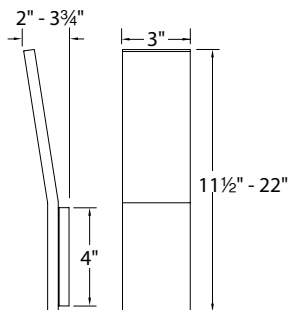

BLADE – model: WS-115

LED Wall Sconces

Fixture Type:

Catalog Number:

Project: _____

Location: _____

PRODUCT DESCRIPTION

A new slant on modern lighting. This low profile angular sconce deploys robust indirect illumination of walls and surfaces in two sizes for various applications. The subtle graduated design offers a unique look and high style appeal.

SPECIFICATIONS

Construction: Aluminum

Light Source: High output LED

Dimming: Dims to 10% with an electronic low voltage (ELV) dimmer

Mounting: Mounts only on a 2" x 4" vertical switch box

Finish: White (WT)

ORDER NUMBER

Model	Height	Watt	Voltage	LED Lumens	Delivered Lumens	Finish
WS-115	11 11"	9W	120V	805	580	WT White
	22 22"	19W	120V	1615	1175	

WS-115 -

Example: **WS-11511-WT**

For 277V special order, add an "F" before the finish: **WS-11511F-WT**