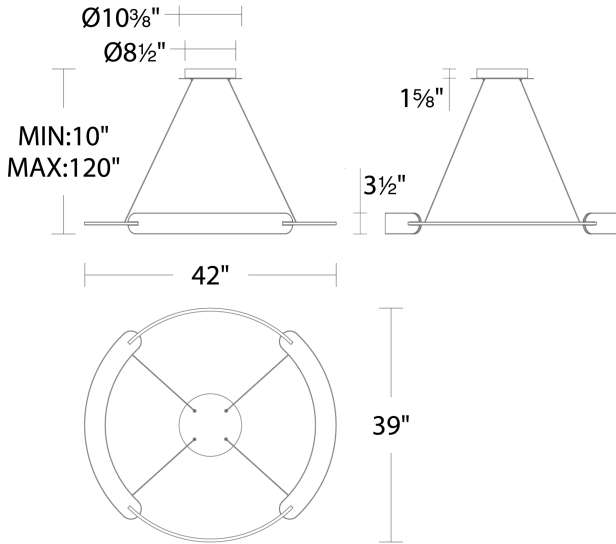

REPLACEMENT PARTS

HDW-HY23-WA - Hardware Pack

PD-86342

Model & Size	Color Temp	Finish	LED Watts	LED Lumens	Delivered Lumens
PD-86342 42"	3000K	BK Black	70.2W	4718	2425

Example: **PD-86342-BK**

For custom requests please contact customs@modernforms.com