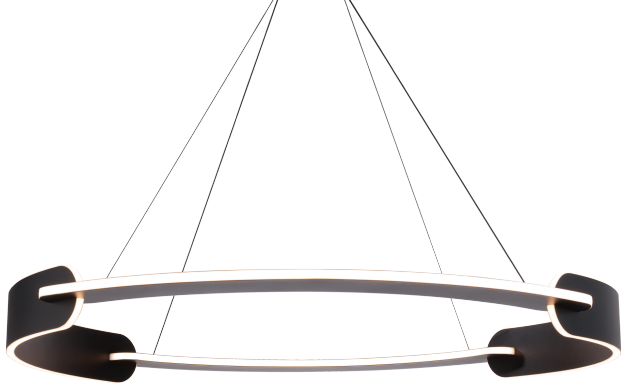

FEATURES

- Driver concealed within the canopy
- Ambient illumination
- Spin-on round canopy with minimal hardware
- Thin powered aircraft cables provide an ultra clean look for adjustable suspension height
- Can be mounted on a sloped ceiling

REPLACEMENT PARTS

HDW-HY23-WA - Hardware Pack

PD-86332

Model & Size	Color Temp	Finish	LED Watts	LED Lumens	Delivered Lumens
PD-86332 32"	3000K	BK Black	45.5W	3141	1616

Example: **PD-86332-BK**

For custom requests please contact customs@modernforms.com