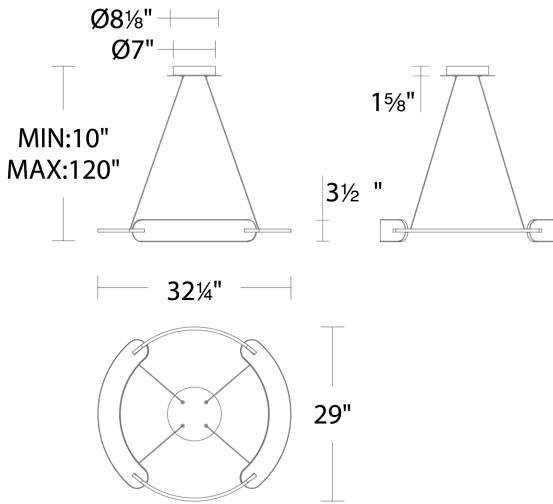

REPLACEMENT PARTS

HDW-HY23-WA - Hardware Pack

PD-86332

Model & Size	Color Temp	Finish	LED Watts	LED Lumens	Delivered Lumens
PD-86332 32"	3000K	BK Black	45.5W	3141	1616

Example: **PD-86332-BK**

For custom requests please contact customs@modernforms.com