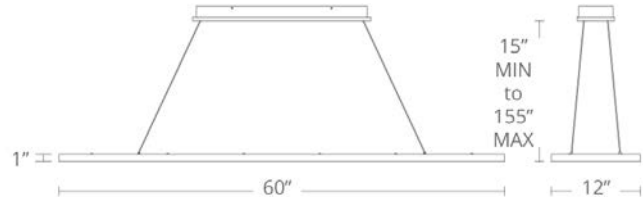

Fixture Type:

Catalog Number:

Project:

Location:

PD-94860